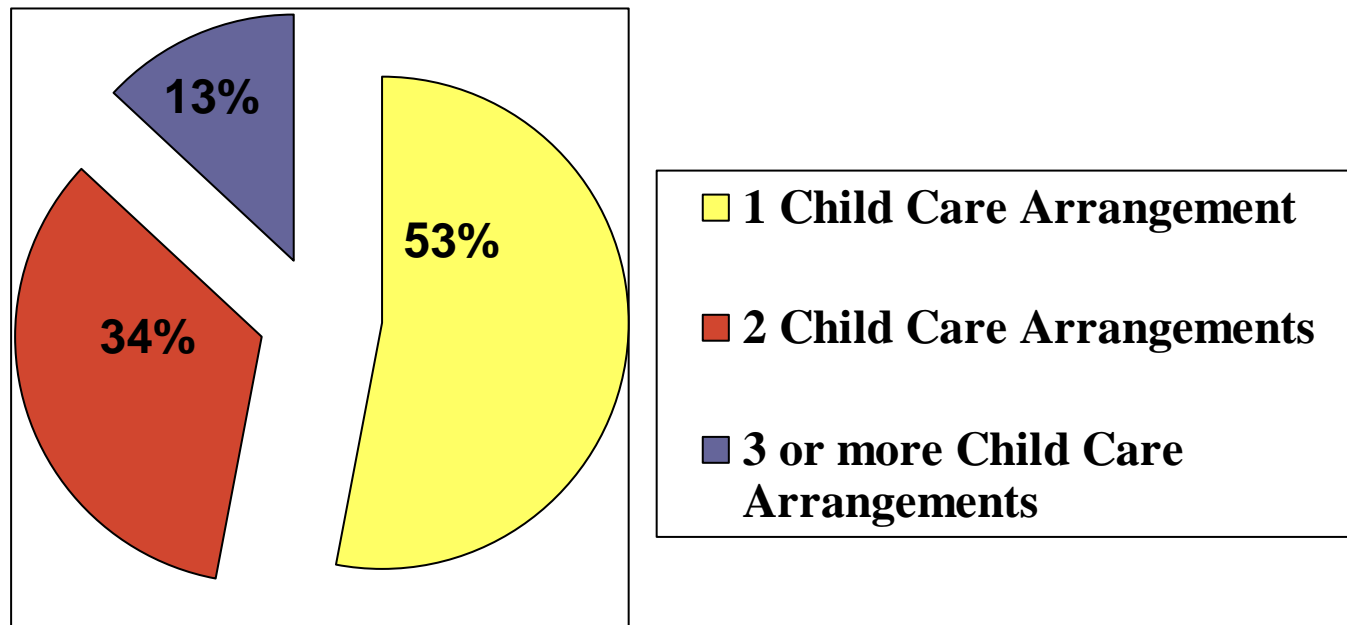

Non-parental Child Care Arrangements of Mississippi Children Ages 3 and 4 with Employed Mothers

Non-parental Child Care of Mississippi Children with Employed Mothers by Number of Arrangements and Age of Children